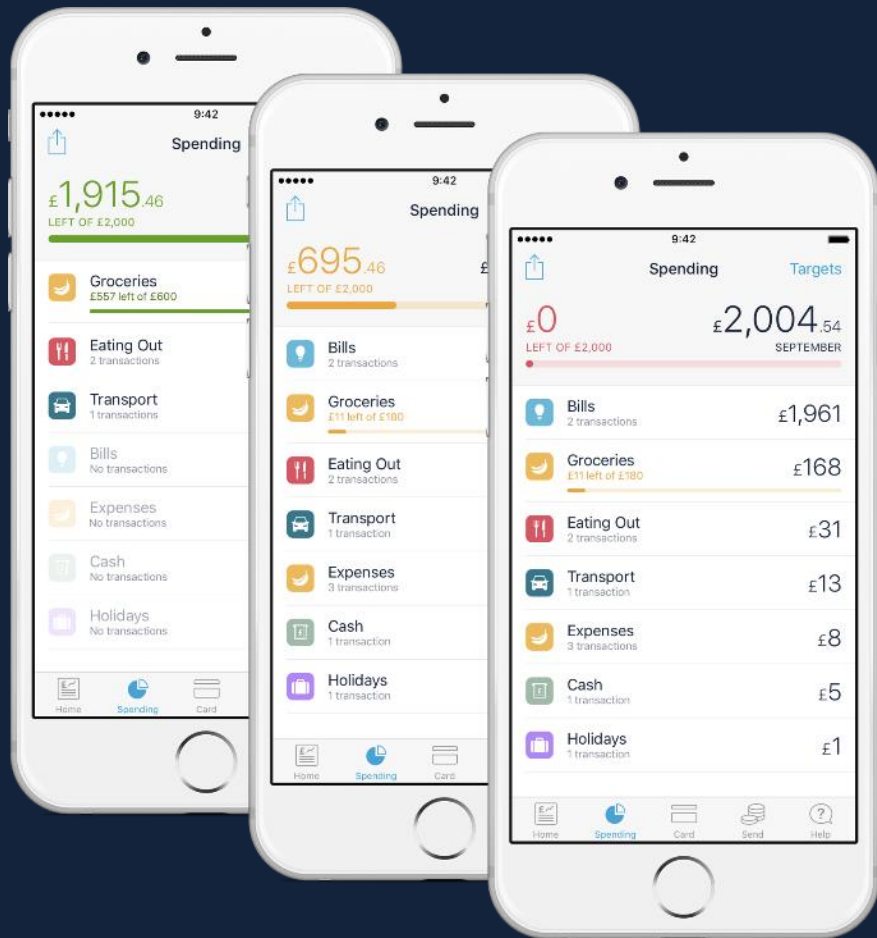

The Banking App Store

monzo
BETA

5354 2000 3058 3333

EXP 08/1
END

469-624-882

PREPAID

E.ON Energy

eonenergy.com

Today, 01.24

£65.90

Your E.ON Energy history

E.ON Energy

12

Average expenditure

£64.11

You can save up to £120 by switching to a dual fuel deal, where both your gas and electricity come from the same supplier

SWITCH ENERGY PROVIDER

HSBC 

 Funding Circle
Better for business, better for investors, better all round.

Quidco 

 Money Dashboard

Rate%Setter™

 TOPCASHBACK

 TransferWise

national savings & investments

 Expensify

Money Super Market 

 currency cloud

 comparethe market.com™

venmo

TESCO Bank

The Banking App Store